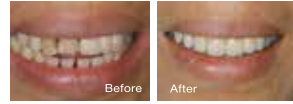

With the latest dental technology, our whitening procedure is faster, easier and more effective than ever. You can have a dramatically whiter teeth in less than 1 hr.

DENTAL VENEERS

The ultra-thin custom-made shell of tooth colored materials designed to cover the front surface of each tooth.

TOOTH COLORED RESTORATION

If you do not like the appearance of dark fillings or gray lines when you smile, or have a sensitivity to metals, metal free restorations are the solution. All ceramic/porcelain, metal free, materials are translucent and allow light to penetrate and reflect from within the restoration. Due to the strength in the modified ceramic/porcelain, our crowns/bridges/inlays are suitable for prosthetic reconstructions anywhere in your mouth.

DENTAL CROWN & BRIDGE

Crowns are needed when a large amount of tooth structure has been damaged. They are made of full porcelain and cover the entire tooth surface. With the advances in materials and techniques, they can give you the strength for natural tooth. **Bridges** replace a missing tooth by "bridging" over the open space. A bridge consists of two or more crowns on natural teeth that are attached to an artificial tooth called a pontic, replacing the missing tooth. Fixed bridges are a great way to restore your dental health and appearance.