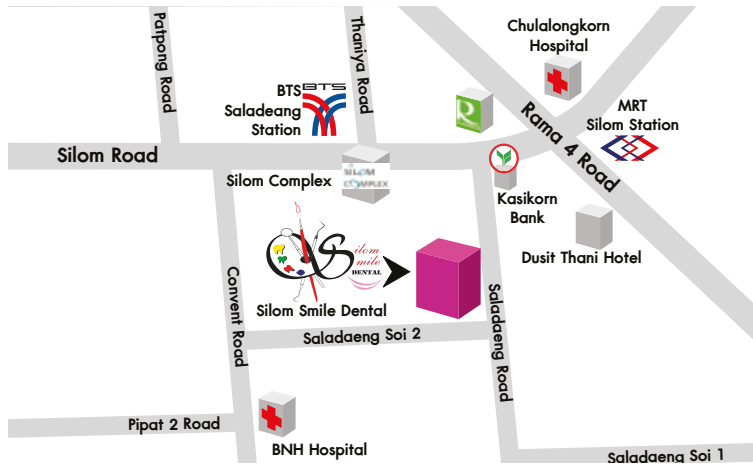

Silom Smile Dental
www.silomsmiledental.com
E-mail : contact@silomsmiledental.com

Call Center : 02 105 4288